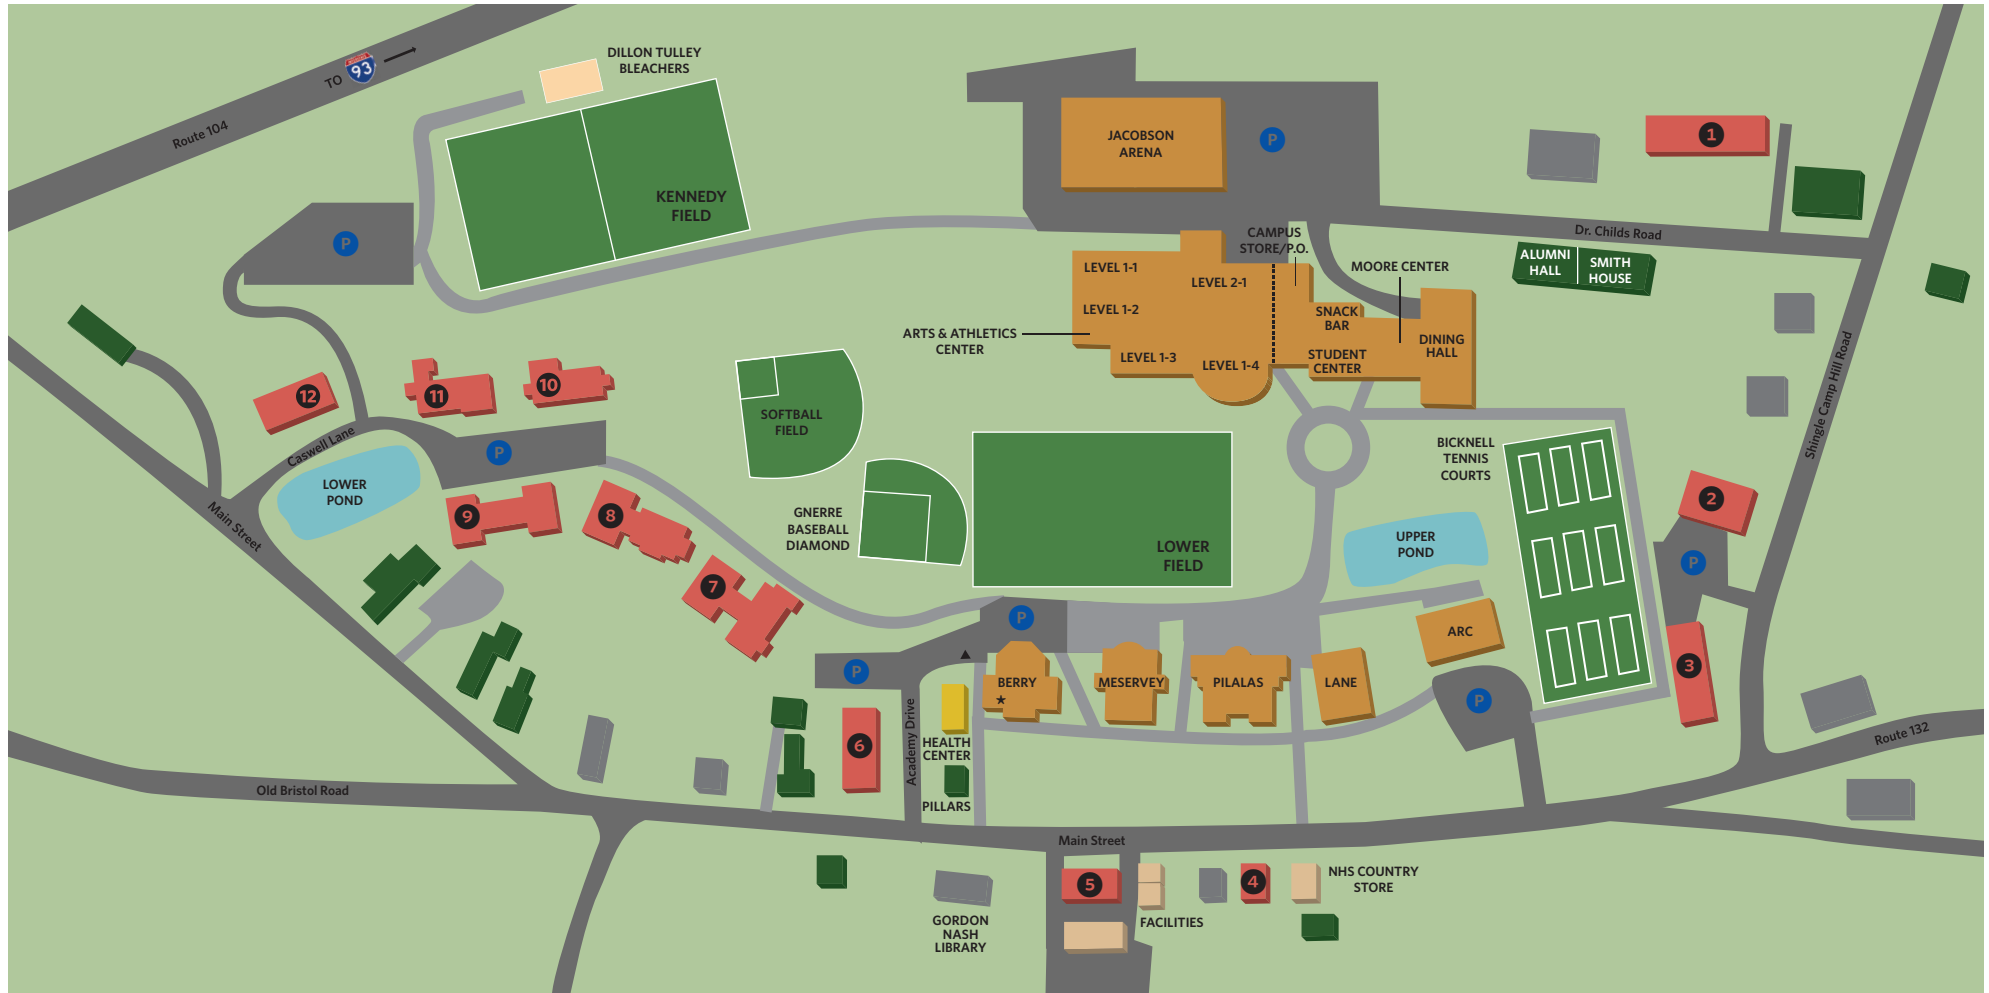

CAMPUS MAP

New Hampton School

LEGEND

- Residential Houses
- Faculty Housing
- Academic & Athletic Buildings
- Health Center
- Non-School Owned Building
- P Visitor Parking
- Admission Parking

Not Shown:
Burleigh Mountain, Palazzi Field

RESIDENTIAL HOUSES

- 1 Veazey
- 2 Small
- 3 Lewis
- 4 Ebbels
- 5 Draper
- 6 Moore
- 7 Galletly
- 8 Rice
- 9 O'Connor
- 10 Phillips
- 11 Lindsay
- 12 Caswell

CAMPUS BUILDINGS

Academic Resource Center (ARC)
College Counseling
Library
Master Classroom
Tech Integration

Arts & Athletics Center

Level 1

1. Field House
2. Hassinger Room
3. Music Wing
4. McEvoy Theater

Level 2

1. Frederick Smith Gym

Berry Hall
Admission*
Alumni & Development
Business Office
Communications
Head of School
Technology

Health Center
Counseling

Jacobson Arena

Meservey Hall
Academic Support
Dean of Faculty

Moore Center
Campus Store
Crum Student Center
Galletly Gallery
McEvoy Theater
School Life
Post Office
Snack Bar
Visual Arts